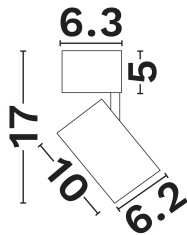

NOVA LUCE

PRODUCT DATASHEET

Version: 001

PRODUCT PHOTOGRAPH

GENERAL INFORMATION

Product Code	9720102
Product Category	Ceiling-Gu10
Product Family	Miniair
Mounting Location	Ceiling
Application Environment	Indoor

DIMENSION & WEIGHT

LxWxH (cm)	D: 6.3 H: 17 cm
Cut out (cm)	N/A
Weight (Kgr)	N/A

TECHNICAL DRAWING

MATERIAL & COLOR

Product Color	Black
Body Material	Aluminium
Cover Material	N/A

APPLICATION & MOUNTING

Ambient Working Temp.	45 C
Type of Protection	IP20
Protection Class IK	N/A
Dimmable	N/A
Type of Dimming (Optional)	N/A
Mounting type	Surface
Mounting Depth (cm)	Ceiling
Led Module Replaceable	No
Light Source	Led Cob
Adjustable	Yes

NOVA LUCE

PRODUCT DATASHEET

Version: 001

ELECTRICAL DATA

Power (Nominal)	10
Input voltage (Nominal)	N/A
Mains Frequency	50/60Hz
Output voltage	N/A
Output Current	N/A
Power Factor	N/A
Efficiency	N/A
SVM	N/A
Pst	N/A
Class	N/A