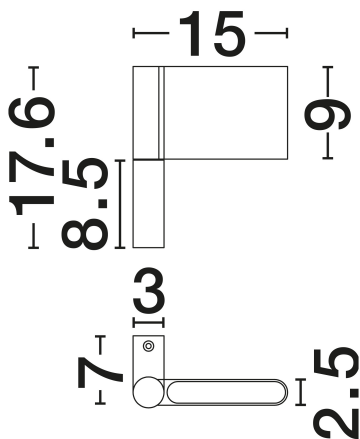

NOVA LUCE

PRODUCT DATASHEET

Version: 001

PRODUCT PHOTOGRAPH

TECHNICAL DRAWING

GENERAL INFORMATION

Product Code	9540277
Collection	Indoor
Product Category	Wall
Product Family	Flusso
Mounting Location	Wall
Application Environment	Indoor
Specifications	N/A

DIMENSION & WEIGHT

LxWxH (cm)	L: 15 W: 7 H: 17.6
Cut Out (cm)	N/A
Weight (Kgr)	0.68

MATERIAL & COLOR

Product Color	Sandy Black
Body Material	Aluminium

APPLICATION & MOUNTING

Ambient Working Temp.	Max 45°C
Type of Protection	IP20
Dimmable	No
Type of Dimming	N/A
Mounting type	Surface
Mounting Depth (cm)	N/A
Led Module Replaceable	No
Light Source	LED

Power (Nominal)	5W
Input voltage (Nominal)	220-240V
Mains Frequency	50/60Hz

PHOTOMETRICAL DATA

Luminous Flux	189lm
Color Temperature	3000K
Light Color (Designation)	Warm White

WARRANTY

Warranty	3 Years
----------	----------------