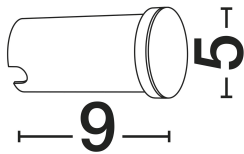

NOVA LUCE

PRODUCT DATASHEET

Version: 001

PRODUCT PHOTOGRAPH

TECHNICAL DRAWING

GENERAL INFORMATION

Product Code	9019216
Collection	Outdoor
Product Category	Step Lights
Product Family	Compo
Mounting Location	Wall
Application Environment	Outdoor
Specifications	N/A

DIMENSION & WEIGHT

LxWxH (cm)	D:5 H:9 cm
Cut out (cm)	N/A
Weight (Kgr)	0.07

MATERIAL & COLOR

Product Color	Sandy Black
Body Material	Pc

APPLICATION & MOUNTING

Ambient Working Temp.	Max 45 oC
Type of Protection	IP67
Dimmable	No
Type of Dimming	N/A
Mounting type	Surface
Mounting Depth (cm)	N/A
Led Module Replaceable	No
Light Source	LED

Power (Nominal)	1w
Input voltage (Nominal)	220-240Vac
Mains Frequency	50/60Hz

PHOTOMETRICAL DATA

Luminous Flux	17lm
Color Temperature	3000K
Light Color (Designation)	Warm White

WARRANTY

Warranty	3 Years
----------	----------------