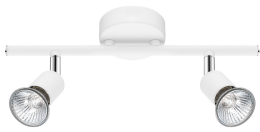

NOVA LUCE

PRODUCT DATASHEET

Version: 001

PRODUCT PHOTOGRAPH

GENERAL INFORMATION

Product Code	661002
Collection	Indoor
Product Category	Spotlights
Product Family	Base
Mounting Location	Ceiling
Application Environment	Indoor
Specifications	N/A

DIMENSION & WEIGHT

LxWxH (cm)	L: 31 W: 8 H: 10.9
Cut Out (cm)	N/A
Weight (Kgr)	0.4

MATERIAL & COLOR

Product Color	Matt White
Body Material	Metal

TECHNICAL DRAWING

APPLICATION & MOUNTING

Ambient Working Temp.	Max 45°C
Type of Protection	IP20
Dimmable	Yes
Type of Dimming	N/A
Mounting type	Surface
Mounting Depth (cm)	N/A
Led Module Replaceable	Yes
Light Source	GU10