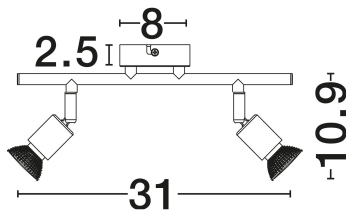

NOVA LUCE

PRODUCT DATASHEET

Version: 001

PRODUCT PHOTOGRAPH

GENERAL INFORMATION

Product Code	661002
Collection	Indoor
Product Category	Spotlights
Product Family	Base
Mounting Location	Ceiling
Application Environment	Indoor
Specifications	N/A

DIMENSION & WEIGHT

LxWxH (cm)	L: 31 W: 8 H: 10.9
Cut Out (cm)	N/A
Weight (Kgr)	0.4

MATERIAL & COLOR

Product Color	Matt White
Body Material	Metal

TECHNICAL DRAWING

APPLICATION & MOUNTING

Ambient Working Temp.	Max 45°C
Type of Protection	IP20
Dimmable	Yes
Type of Dimming	N/A
Mounting type	Surface
Mounting Depth (cm)	N/A
Led Module Replaceable	Yes
Light Source	GU10

Power (Nominal)	2x10W
Input voltage (Nominal)	100-240V
Mains Frequency	50/60Hz

PHOTOMETRICAL DATA

Luminous Flux	N/A
Color Temperature	N/A
Light Color (Designation)	N/A

WARRANTY

Warranty	3 Years
----------	----------------