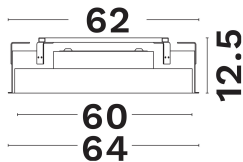

TECHNICAL DRAWING

MATERIAL & COLOR

Product Color	Black
Body Material	Aluminium
Cover Material	N/A

APPLICATION & MOUNTING

Ambient Working Temp.	45 C
Type of Protection	IP20
Protection Class IK	IK03
Dimmable	Yes
Type of Dimming (Optional)	Dimming With Controller
Mounting type	Recessed
Mounting Depth (cm)	Ceiling
Led Module Replaceable	No
Light Source	Led
Adjustable	Yes

COMPATIBLE WITH

— On/Off Driver: N/A

— Triac Driver: N/A

— Dali Driver: N/A

NOVA LUCE S.A

Schimatari Viotias
32009, Greece

+30 22620 58 121
+30 22620 56 743

info@novaluce.com
www.novaluce.com