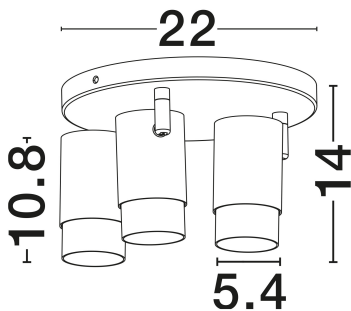

DIMENSION & WEIGHT

LxWxH (cm)	D1: 22 D2: 5.4 H: 14
Cut Out (cm)	N/A
Weight (Kgr)	1.08

MATERIAL & COLOR

Product Color	Sandy Black & Gold
Body Material	Aluminium

TECHNICAL DRAWING

APPLICATION & MOUNTING

Ambient Working Temp.	Max 45°C
Type of Protection	IP20
Dimmable	Yes
Type of Dimming	N/A
Mounting type	Surface
Mounting Depth (cm)	N/A
Led Module Replaceable	Yes
Light Source	GU10

Power (Nominal)	3x10W
Input voltage (Nominal)	100-240V
Mains Frequency	50/60Hz

PHOTOMETRICAL DATA

Luminous Flux	N/A
Color Temperature	N/A
Light Color (Designation)	N/A

WARRANTY

Warranty	3 Years
----------	----------------