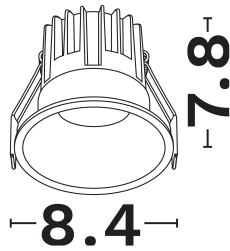

NOVA LUCE

PRODUCT DATASHEET

Version: 001

PRODUCT PHOTOGRAPH

TECHNICAL DRAWING

COMPATIBLE WITH

— On/Off Driver: Included

— Triac Driver: 9844019

— Dali Driver: 9621523

GENERAL INFORMATION

Product Code	9580639
Product Category	Downlights
Product Family	Luella
Mounting Location	Ceiling
Application Environment	Indoor

DIMENSION & WEIGHT

LxWxH (cm)	D: 8.5 H:7.5
Cut out (cm)	7,5
Weight (Kgr)	N/A

MATERIAL & COLOR

Product Color	White
Body Material	Aluminium
Cover Material	N/A

APPLICATION & MOUNTING

Ambient Working Temp.	45 C
Type of Protection	IP20
Protection Class IK	IK03
Dimmable	Yes
Type of Dimming (Optional)	Triac/Dali
Mounting type	Recessed
Mounting Depth (cm)	Ceiling
Led Module Replaceable	No
Light Source	Led
Adjustable	No

Power (Nominal)	13
Input voltage (Nominal)	220-240Vac
Mains Frequency	50/60Hz
Output voltage	40Vdc
Output Current	300mA
Power Factor	0,9
Efficiency	>73%
SVM	<0.4
Pst	<1
Class	II

PHOTOMETRICAL DATA

Luminous Flux	1147
Luminous Efficacy	88.2
Color Temperature	2700
Light Color (Designation)	Warm White
CRI	>90
SDCM	<3
Beam Angle	38
UGR	<19