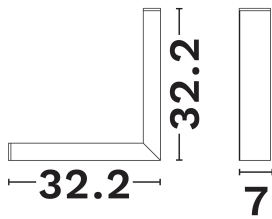

TECHNICAL DRAWING

MATERIAL & COLOR

Product Color	Black
Body Material	Aluminium
Cover Material	N/A

APPLICATION & MOUNTING

Ambient Working Temp.	45 C
Type of Protection	IP20
Protection Class IK	IK04
Dimmable	No
Type of Dimming (Optional)	N/A
Mounting type	Surface
Mounting Depth (cm)	Ceiling
Led Module Replaceable	No
Light Source	Led
Adjustable	No

COMPATIBLE WITH

— On/Off Driver: N/A

— Triac Driver: N/A

— Dali Driver: N/A

NOVA LUCE S.A

Schimatari Viotias
32009, Greece

+30 22620 58 121
+30 22620 56 743

info@novaluce.com
www.novaluce.com