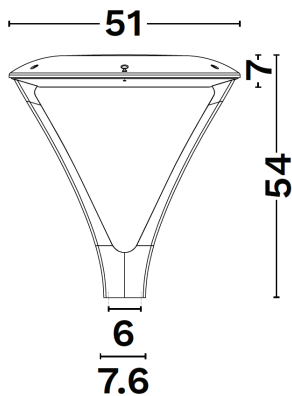

NOVA LUCE

PRODUCT DATASHEET

Version: 001

PRODUCT PHOTOGRAPH

TECHNICAL DRAWING

GENERAL INFORMATION

Product Code	9090758
Collection	Outdoor
Product Category	Street Light
Product Family	Lattern
Mounting Location	Outdoor
Application Environment	Outdoor

DIMENSION & WEIGHT

LxWxH (cm)	D: 51 H: 54
Cut out (cm)	N/A
Weight (Kgr)	N/A

MATERIAL & COLOR

Product Color	Black
Body Material	Aluminium

APPLICATION & MOUNTING

Ambient Working Temp.	Max 40 oC
Type of Protection	IP66
Dimmable	No
Type of Dimming (Optional)	N/A
Mounting type	Street Light
Mounting Depth (cm)	N/A
Led Module Replaceable	No
Light Source	LED