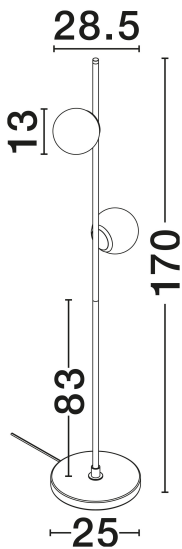

NOVA LUCE

PRODUCT DATASHEET

Version: 001

PRODUCT PHOTOGRAPH

TECHNICAL DRAWING

GENERAL INFORMATION

Product Code	9061437
Collection	Indoor
Product Category	Floor
Product Family	Edem
Mounting Location	Floor
Application Environment	Indoor
Specifications	N/A

DIMENSION & WEIGHT

LxWxH (cm)	L: 28.5 W: 25 H: 169.5
Cut Out (cm)	N/A
Weight (Kgr)	6.5

MATERIAL & COLOR

Product Color	Opal & Sandy Black
Body Material	Glass & Aluminium

APPLICATION & MOUNTING

Ambient Working Temp.	Max 45°C
Type of Protection	IP20
Dimmable	No
Type of Dimming	N/A
Mounting type	Surface
Mounting Depth (cm)	N/A
Led Module Replaceable	No
Light Source	LED

Power (Nominal)	16W
Input voltage (Nominal)	220-240V
Mains Frequency	50/60Hz

PHOTOMETRICAL DATA

Luminous Flux	800lm
Color Temperature	3000K
Light Color (Designation)	Warm White

WARRANTY

Warranty	3 Years
----------	----------------