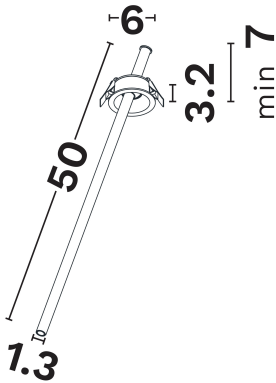

NOVA LUCE

PRODUCT DATASHEET

Version: 001

PRODUCT PHOTOGRAPH

TECHNICAL DRAWING

COMPATIBLE WITH

— On/Off Driver: Included

— Triac Driver: 9621520

— Dali Driver: 9844145

GENERAL INFORMATION

Product Code	9232136
Product Category	Downlights-Semi-Recessed
Product Family	Hue
Mounting Location	Ceiling
Application Environment	Indoor

DIMENSION & WEIGHT

LxWxH (cm)	L:6 W:6 H:50
Cut out (cm)	5
Weight (Kgr)	0,25

Power (Nominal)	3
Input voltage (Nominal)	220-240Vac
Mains Frequency	50/60Hz
Output voltage	6Vdc
Output Current	500mA
Power Factor	0.5
Efficiency	>71%
SVM	60.4
Pst	61
Class	II

PHOTOMETRICAL DATA

Luminous Flux	127
Luminous Efficacy	42.3
Color Temperature	3000
Light Color (Designation)	Warm White
CRI	>90
SDCM	<3
Beam Angle	24
UGR	<15