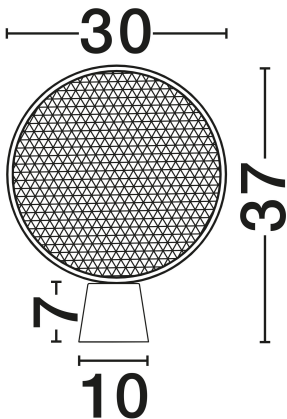

NOVA LUCE

PRODUCT DATASHEET

Version: 001

PRODUCT PHOTOGRAPH

GENERAL INFORMATION

Product Code	9586627
Collection	Indoor
Product Category	Table
Product Family	Tierra
Mounting Location	Table
Application Environment	Indoor
Specifications	N/A

DIMENSION & WEIGHT

LxWxH (cm)	D: 30 H: 37
Cut Out (cm)	N/A
Weight (Kgr)	0.734

MATERIAL & COLOR

Product Color	Natural & Sandy Black
Body Material	Rattan & Metal

TECHNICAL DRAWING

APPLICATION & MOUNTING

Ambient Working Temp.	Max 45°C
Type of Protection	IP20
Dimmable	Yes
Type of Dimming	N/A
Mounting type	Surface
Mounting Depth (cm)	N/A
Led Module Replaceable	Yes
Light Source	E27

Power (Nominal)	1x12W
Input voltage (Nominal)	100-240V
Mains Frequency	50/60Hz

PHOTOMETRICAL DATA

Luminous Flux	N/A
Color Temperature	N/A
Light Color (Designation)	N/A

WARRANTY

Warranty	3 Years
----------	----------------