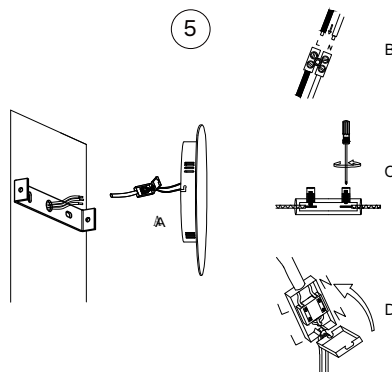

NOVA LUCE

9248177

1

Turn off the general switch

2

Mark holes

3

Drill holes & Apply plastic anchors

4

Apply screws

5

Connect the wires

6

Apply the side screws

7

Turn on the general switch