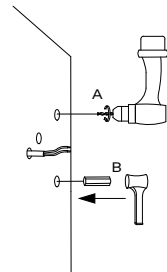

NOVA LUCE

9248177

1

Turn off the general switch

2

Mark holes

3

Drill holes & Apply plastic anchors

4

Apply screws

5

Connect the wires

6

Apply the side screws

7

Turn on the general switch