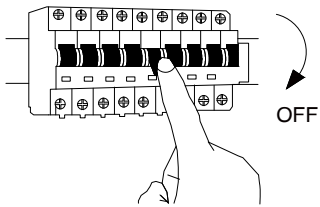

NOVA LUCE

9248177

1

Turn off the general switch

2

Mark holes

3

Drill holes & Apply plastic anchors

4

Apply screws

5

Connect the wires

6

Apply the side screws

7

Turn on the general switch