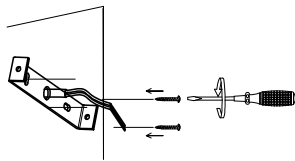

NOVA LUCE

9248177

1

Turn off the general switch

2

Mark holes

3

Drill holes & Apply plastic anchors

4

Apply screws

5

Connect the wires

6

Apply the side screws

7

Turn on the general switch