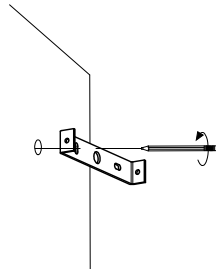

NOVA LUCE

9248177

1

Turn off the general switch

2

Mark holes

3

Drill holes & Apply plastic anchors

4

Apply screws

5

Connect the wires

6

Apply the side screws

7

Turn on the general switch