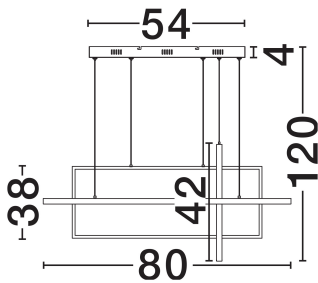

GENERAL INFORMATION

Product Code	9756719
Collection	Indoor
Product Category	Suspension
Product Family	Clea
Mounting Location	Wall
Application Environment	Indoor
Specifications	N/A

DIMENSION & WEIGHT

LxWxH (cm)	L: 80 W: 38 H: 120
Cut Out (cm)	N/A
Weight (Kgr)	4.6

MATERIAL & COLOR

Product Color	Sandy Black
Body Material	Aluminium & Acrylic

APPLICATION & MOUNTING

Ambient Working Temp.	Max 45°C
Type of Protection	IP20
Dimmable	Yes
Type of Dimming	Triac
Mounting type	Surface
Mounting Depth (cm)	N/A
Led Module Replaceable	No
Light Source	LED

NOVA LUCE S.A

Schimatari Viotias
32009, Greece

+30 22620 58 121
+30 22620 56 743

info@novaluce.com
www.novaluce.com