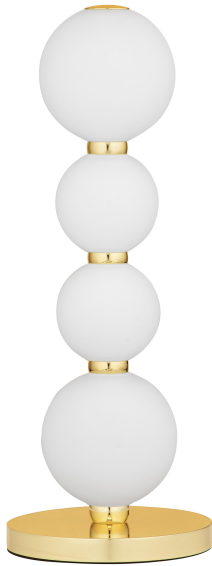

NOVA LUCE

PRODUCT DATASHEET

Version: 001

PRODUCT PHOTOGRAPH

TECHNICAL DRAWING