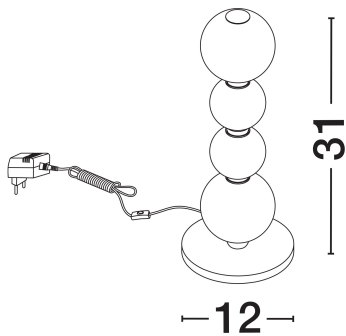

GENERAL INFORMATION

Product Code	9695240
Collection	Indoor
Product Category	Table
Product Family	Perla
Mounting Location	Table
Application Environment	Indoor
Specifications	N/A

DIMENSION & WEIGHT

LxWxH (cm)	D: 12 H: 31
Cut Out (cm)	N/A
Weight (Kgr)	0.8

MATERIAL & COLOR

Product Color	Gold & Opal
Body Material	Metal & Glass

APPLICATION & MOUNTING

Ambient Working Temp.	Max 45°C
Type of Protection	IP20
Dimmable	No
Type of Dimming	N/A
Mounting type	Surface
Mounting Depth (cm)	N/A
Led Module Replaceable	No
Light Source	LED

NOVA LUCE S.A

Schimatari Viotias
32009, Greece

+30 22620 58 121
+30 22620 56 743

info@novaluce.com
www.novaluce.com