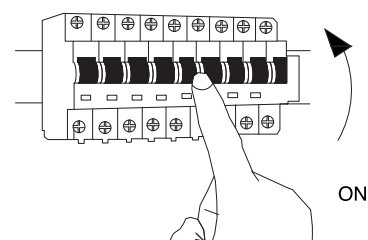

# NOVA LUCE

9187006

1

Turn off the general switch

2

Drill holes & apply plastic anchors  
With screws

3

Connect the wires

4

Apply the screws

5

apply the glass

6

Turn on the general switch