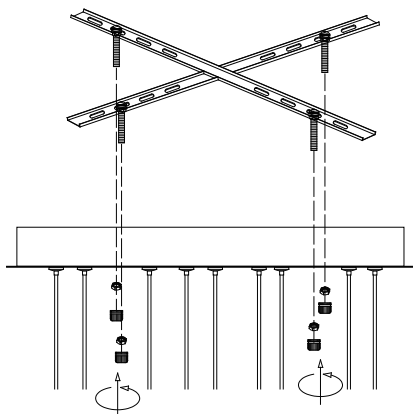

# NOVA LUCE

9187006

1

Turn off the general switch

2

Drill holes & apply plastic anchors  
With screws

3

Connect the wires

4

Apply the screws

5

apply the glass

6

Turn on the general switch