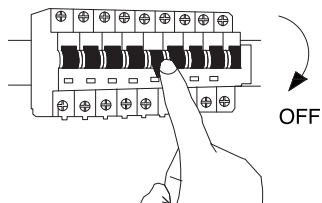

# NOVA LUCE

9187006

1

Turn off the general switch

2

Drill holes & apply plastic anchors  
With screws

3

Connect the wires

4

Apply the screws

5

apply the glass

6

Turn on the general switch