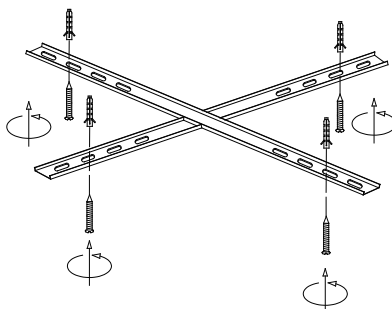

# NOVA LUCE

9187006

1

Turn off the general switch

2

Drill holes & apply plastic anchors  
With screws

3

Connect the wires

4

Apply the screws

5

apply the glass

6

Turn on the general switch