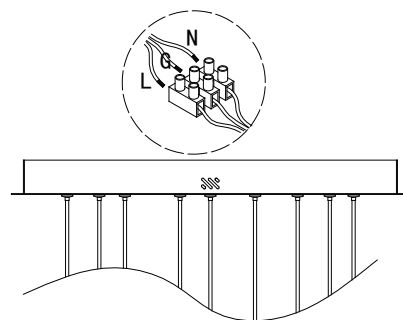

# NOVA LUCE

9187006

1

Turn off the general switch

2

Drill holes & apply plastic anchors  
With screws

3

Connect the wires

4

Apply the screws

5

apply the glass

6

Turn on the general switch