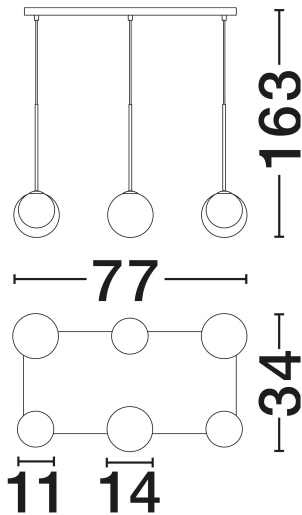

NOVA LUCE

PRODUCT DATASHEET

Version: 001

PRODUCT PHOTOGRAPH

TECHNICAL DRAWING

GENERAL INFORMATION

Product Code	9620158
Collection	Indoor
Product Category	Suspension
Product Family	Savoy
Mounting Location	Ceiling
Application Environment	Indoor
Specifications	N/A

DIMENSION & WEIGHT

LxWxH (cm)	L: 70 W: 34 H: 163
Cut Out (cm)	N/A
Weight (Kgr)	5

MATERIAL & COLOR

Product Color	Opal & Satin Gold, Matt Black
Body Material	Glass & Metal

APPLICATION & MOUNTING

Ambient Working Temp.	Max 45°C
Type of Protection	IP20
Dimmable	Yes
Type of Dimming	N/A
Mounting type	Surface
Mounting Depth (cm)	N/A
Led Module Replaceable	Yes
Light Source	G9

Power (Nominal)	6x5W
Input voltage (Nominal)	100-240V
Mains Frequency	50/60Hz

PHOTOMETRICAL DATA

Luminous Flux	N/A
Color Temperature	N/A
Light Color (Designation)	N/A

WARRANTY

Warranty	3 Years
----------	----------------