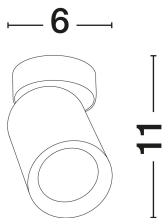

NOVA LUCE

PRODUCT DATASHEET

Version: 001

PRODUCT PHOTOGRAPH

GENERAL INFORMATION

Product Code	9011347
Collection	Indoor
Product Category	Spotlights
Product Family	Amecy
Mounting Location	Ceiling
Application Environment	Indoor
Specifications	N/A

DIMENSION & WEIGHT

LxWxH (cm)	D: 6 H: 11
Cut Out (cm)	N/A
Weight (Kgr)	0.228

MATERIAL & COLOR

Product Color	Sandy White
Body Material	Aluminium

TECHNICAL DRAWING

APPLICATION & MOUNTING

Ambient Working Temp.	Max 45°C
Type of Protection	IP20
Dimmable	Yes
Type of Dimming	N/A
Mounting type	Surface
Mounting Depth (cm)	N/A
Led Module Replaceable	Yes
Light Source	GU10

Power (Nominal)	1x10W
Input voltage (Nominal)	100-240V
Mains Frequency	50/60Hz

PHOTOMETRICAL DATA

Luminous Flux	N/A
Color Temperature	N/A
Light Color (Designation)	N/A

WARRANTY

Warranty	3 Years
----------	----------------