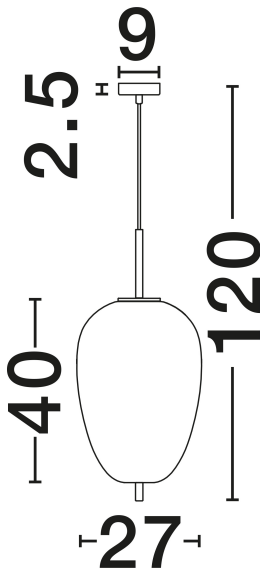

NOVA LUCE

PRODUCT DATASHEET

Version: 001

PRODUCT PHOTOGRAPH

TECHNICAL DRAWING

GENERAL INFORMATION

Product Code	9624081
Collection	Indoor
Product Category	Suspension
Product Family	Lato
Mounting Location	Ceiling
Application Environment	Indoor
Specifications	N/A

DIMENSION & WEIGHT

LxWxH (cm)	D: 27 H: 120
Cut Out (cm)	N/A
Weight (Kgr)	1.8

MATERIAL & COLOR

Product Color	Smokey & Brass Gold
Body Material	Glass & Metal

APPLICATION & MOUNTING

Ambient Working Temp.	Max 45°C
Type of Protection	IP20
Dimmable	Yes
Type of Dimming	N/A
Mounting type	Surface
Mounting Depth (cm)	N/A
Led Module Replaceable	Yes
Light Source	?27

Power (Nominal)	1x12W
Input voltage (Nominal)	100-240V
Mains Frequency	50/60Hz

PHOTOMETRICAL DATA

Luminous Flux	N/A
Color Temperature	N/A
Light Color (Designation)	N/A

WARRANTY

Warranty	3 Years
----------	----------------