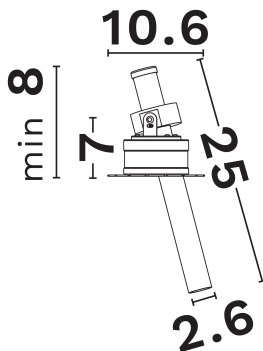

TECHNICAL DRAWING

MATERIAL & COLOR

Product Color	White
Body Material	Aluminium
Cover Material	N/A

APPLICATION & MOUNTING

Ambient Working Temp.	45 C
Type of Protection	IP20
Protection Class IK	IK03
Dimmable	Yes
Type of Dimming (Optional)	Triac/Dali
Mounting type	Trimless
Mounting Depth (cm)	Ceiling
Led Module Replaceable	No
Light Source	Led
Adjustable	Yes

COMPATIBLE WITH

— On/Off Driver: Included

— Triac Driver: 9844008

— Dali Driver: 9621523 / 9844010

NOVA LUCE S.A

Schimatari Viotias
32009, Greece

+30 22620 58 121
+30 22620 56 743

info@novaluce.com
www.novaluce.com