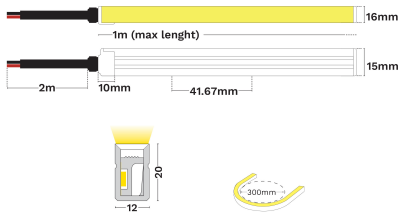

COMPATIBLE WITH

— On/Off Driver: N/A

— Triac Driver: N/A

— Dali Driver: N/A

GENERAL INFORMATION

Product Code	9540041
Product Category	Neon Flex
Product Family	Gomu 12X20
Mounting Location	N/A
Application Environment	Outdoor

DIMENSION & WEIGHT

LxWxH (cm)	L:1m 12x20 mm
Cut out (cm)	N/A
Weight (Kgr)	N/A

MATERIAL & COLOR

Product Color	N/A
Body Material	Silicone
Cover Material	N/A

APPLICATION & MOUNTING

Ambient Working Temp.	45 C
Type of Protection	IP68
Protection Class IK	IK08
Dimmable	Yes
Type of Dimming (Optional)	Triac/Dali
Mounting type	N/A
Mounting Depth (cm)	N/A
Led Module Replaceable	No
Light Source	Led
Adjustable	No

NOVA LUCE S.A

Schimatari Viotias
32009, Greece

+30 22620 58 121
+30 22620 56 743

info@novaluce.com
www.novaluce.com