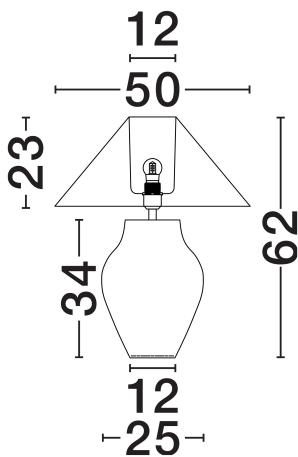

TECHNICAL DRAWING

GENERAL INFORMATION

Product Code	9070626
Collection	Indoor
Product Category	Table
Product Family	Wabi
Mounting Location	Table
Application Environment	Indoor
Specifications	N/A

DIMENSION & WEIGHT

LxWxH (cm)	D: 50 H: 62
Cut Out (cm)	N/A
Weight (Kgr)	5.4

MATERIAL & COLOR

Product Color	Beige
Body Material	Ceramic

APPLICATION & MOUNTING

Ambient Working Temp.	Max 45°C
Type of Protection	IP20
Dimmable	N/A
Type of Dimming	N/A
Mounting type	Surface
Mounting Depth (cm)	N/A
Led Module Replaceable	Yes
Light Source	E27

NOVA LUCE S.A

Schimatari Viotias
32009, Greece

+30 22620 58 121
+30 22620 56 743

info@novaluce.com
www.novaluce.com