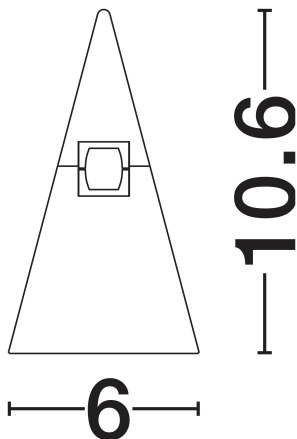

GENERAL INFORMATION

Product Code	9090286
Collection	Indoor
Product Category	Accessories
Product Family	Cono
Mounting Location	N/A
Application Environment	Indoor
Specifications	N/A

DIMENSION & WEIGHT

LxWxH (cm)	D: 6 H: 10.6
Cut Out (cm)	N/A
Weight (Kgr)	0

MATERIAL & COLOR

Product Color	Satin Brass
Body Material	Aluminium

APPLICATION & MOUNTING

Ambient Working Temp.	Max 45°C
Type of Protection	IP20
Dimmable	No
Type of Dimming	N/A
Mounting type	Surface
Mounting Depth (cm)	N/A
Led Module Replaceable	No
Light Source	LED

NOVA LUCE S.A

Schimatari Viotias
32009, Greece

+30 22620 58 121
+30 22620 56 743

info@novaluce.com
www.novaluce.com