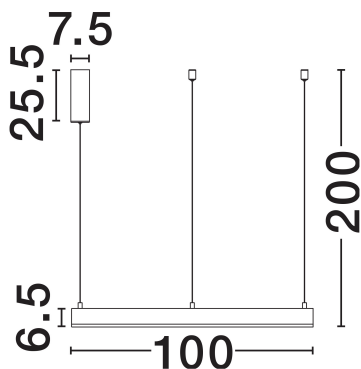

GENERAL INFORMATION

Product Code	9190755
Collection	Indoor
Product Category	Suspension
Product Family	Motif
Mounting Location	Wall
Application Environment	Indoor
Specifications	N/A

DIMENSION & WEIGHT

LxWxH (cm)	D: 100 H: 150
Cut Out (cm)	N/A
Weight (Kgr)	3.2

MATERIAL & COLOR

Product Color	Sandy White
Body Material	Aluminium & Acrylic

APPLICATION & MOUNTING

Ambient Working Temp.	Max 45°C
Type of Protection	IP20
Dimmable	Yes
Type of Dimming	Triac
Mounting type	Surface
Mounting Depth (cm)	N/A
Led Module Replaceable	No
Light Source	LED

NOVA LUCE S.A

Schimatari Viotias
32009, Greece

+30 22620 58 121
+30 22620 56 743

info@novaluce.com
www.novaluce.com