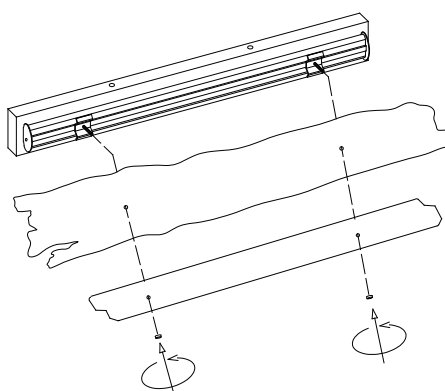

NOVA LUCE

9187003

1

Turn off the general switch

2

Drill holes apply plastic anchors
With screws

3

Connect the wires

4

Apply side screws

5

Hold the elements with the nuts

6

Turn on the general switch