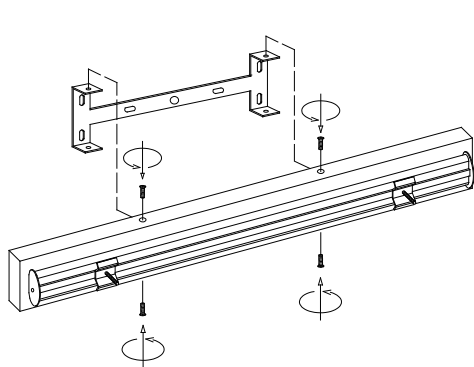

NOVA LUCE

9187003

1

Turn off the general switch

2

Drill holes apply plastic anchors
With screws

3

Connect the wires

4

Apply side screws

5

Hold the elements with the nuts

6

Turn on the general switch