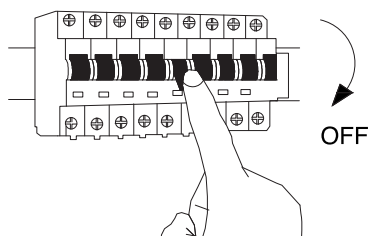

NOVA LUCE

9187003

1

Turn off the general switch

2

Drill holes apply plastic anchors
With screws

3

Connect the wires

4

Apply side screws

5

Hold the elements with the nuts

6

Turn on the general switch