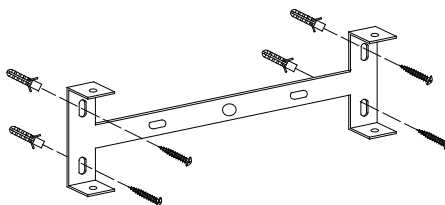

NOVA LUCE

9187003

1

Turn off the general switch

2

Drill holes apply plastic anchors
With screws

3

Connect the wires

4

Apply side screws

5

Hold the elements with the nuts

6

Turn on the general switch