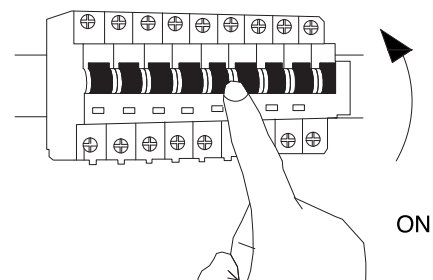

NOVA LUCE

9187003

1

Turn off the general switch

2

Drill holes apply plastic anchors
With screws

3

Connect the wires

4

Apply side screws

5

Hold the elements with the nuts

6

Turn on the general switch