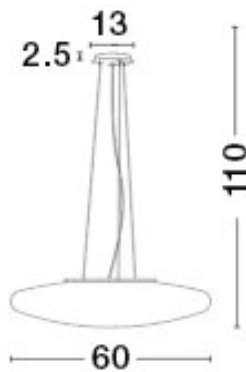

NOVA LUCE

PRODUCT DATASHEET

Version: 001

PRODUCT PHOTOGRAPH

TECHNICAL DRAWING

GENERAL INFORMATION

Product Code	4587601
Collection	Decorative
Product Category	Suspension
Product Family	Pressione
Mounting Location	Ceiling
Application Environment	Indoor

DIMENSION & WEIGHT

LxWxH (cm)	D: 60 H: 110
Cut out (cm)	N/A
Weight (Kgr)	2.6

MATERIAL & COLOR

Product Color	Chrome & Opal
Body Material	Metal & Aluminium & Glass

APPLICATION & MOUNTING

Ambient Working Temp.	Max 45 oC
Type of Protection	IP20
Dimmable	Depends on the lamp
Type of Dimming (Optional)	N/A
Mounting type	Ceiling
Mounting Depth (cm)	N/A
Led Module Replaceable	Yes
Light Source	LED E27