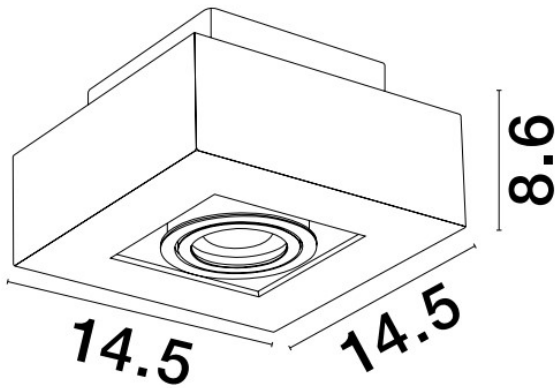

TECHNICAL DRAWING

COMPATIBLE WITH

— On/Off Driver: N/A

— Triac Driver: N/A

— Dali Driver: N/A

GENERAL INFORMATION

Product Code	9030433
Product Category	Ceiling GU10
Product Family	Robin
Mounting Location	Ceiling
Application Environment	Indoor

DIMENSION & WEIGHT

LxWxH (cm)	L: 14,5 W: 14,5 H: 8,6
Cut out (cm)	0
Weight (Kgr)	0.69

MATERIAL & COLOR

Product Color	White
Body Material	Aluminium
Cover Material	N/A

APPLICATION & MOUNTING

Ambient Working Temp.	45 C
Type of Protection	IP20
Protection Class IK	IK03
Dimmable	N/A
Type of Dimming (Optional)	N/A
Mounting type	Surface
Mounting Depth (cm)	Ceiling
Led Module Replaceable	Yes
Light Source	LED GU10 / MR16
Adjustable	No

NOVA LUCE S.A

Schimatari Viotias
32009, Greece

+30 22620 58 121
+30 22620 56 743

info@novaluce.com
www.novaluce.com