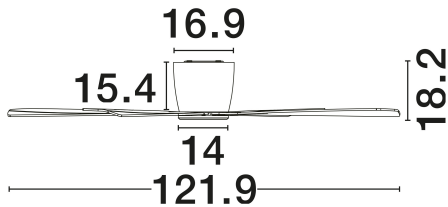

TECHNICAL DRAWING

GENERAL INFORMATION

Product Code	9952325
Collection	Indoor
Product Category	Fans
Product Family	Dell
Mounting Location	Ceiling
Application Environment	Indoor
Specifications	N/A

DIMENSION & WEIGHT

LxWxH (cm)	D: 121.9 H: 18.2
Cut Out (cm)	N/A
Weight (Kgr)	4.6

MATERIAL & COLOR

Product Color	White
Body Material	Aluminium

APPLICATION & MOUNTING

Ambient Working Temp.	Max 45°C
Type of Protection	IP20
Dimmable	N/A
Type of Dimming	N/A
Mounting type	Surface
Mounting Depth (cm)	N/A
Led Module Replaceable	N/A
Light Source	N/A

NOVA LUCE S.A

Schimatari Viotias
32009, Greece

+30 22620 58 121
+30 22620 56 743

info@novaluce.com
www.novaluce.com