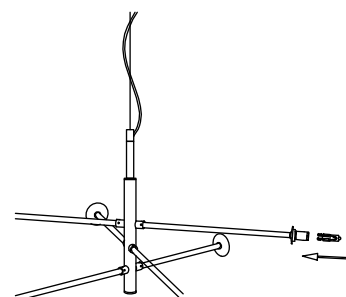

NOVA LUCE

9143306

1

Turn off the general switch

2

Adjust it into position

3

Mark & drill holes
Apply plastic anchors & tie up screws

4

Fix it into place
by tying up the screws

5

Apply side screws to make it stable

6

Apply side screws to make it stable

7

Insert the bulbs by rotate