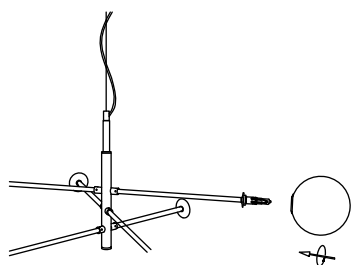

NOVA LUCE

9143306

1

Turn off the general switch

2

Adjust it into position

3

Mark & drill holes
Apply plastic anchors & tie up screws

4

Fix it into place
by tying up the screws

5

Apply side screws to make it stable

6

Apply side screws to make it stable

7

Insert the bulbs by rotate