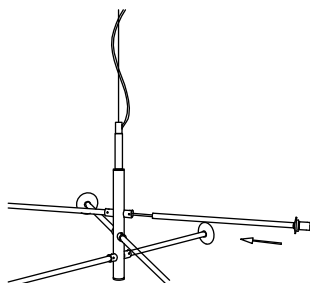

NOVA LUCE

9143306

1

Turn off the general switch

2

Adjust it into position

3

Mark & drill holes
Apply plastic anchors & tie up screws

4

Fix it into place
by tying up the screws

5

Apply side screws to make it stable

6

Apply side screws to make it stable

7

Insert the bulbs by rotate