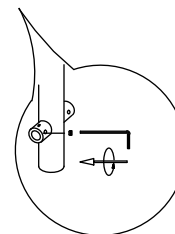

NOVA LUCE

9143306

1

Turn off the general switch

2

Adjust it into position

3

Mark & drill holes
Apply plastic anchors & tie up screws

4

Fix it into place
by tying up the screws

5

Apply side screws to make it stable

6

Apply side screws to make it stable

7

Insert the bulbs by rotate