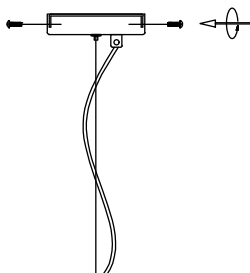

NOVA LUCE

9143306

1

Turn off the general switch

2

Adjust it into position

3

Mark & drill holes
Apply plastic anchors & tie up screws

4

Fix it into place
by tying up the screws

5

Apply side screws to make it stable

6

Apply side screws to make it stable

7

Insert the bulbs by rotate