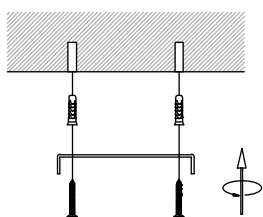

NOVA LUCE

9143306

1

Turn off the general switch

2

Adjust it into position

3

Mark & drill holes
Apply plastic anchors & tie up screws

4

Fix it into place
by tying up the screws

5

Apply side screws to make it stable

6

Apply side screws to make it stable

7

Insert the bulbs by rotate