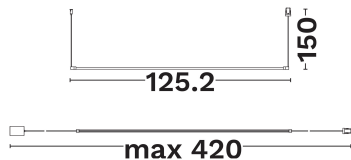

TECHNICAL DRAWING

MATERIAL & COLOR

Product Color	Black
Body Material	Aluminium
Cover Material	N/A

APPLICATION & MOUNTING

Ambient Working Temp.	45 C
Type of Protection	IP20
Protection Class IK	IK08
Dimmable	No
Type of Dimming (Optional)	N/A
Mounting type	Suspended
Mounting Depth (cm)	Ceiling
Led Module Replaceable	No
Light Source	Led
Adjustable	No

COMPATIBLE WITH

— On/Off Driver: N/A

— Triac Driver: N/A

— Dali Driver: N/A

NOVA LUCE S.A

Schimatari Viotias
32009, Greece

+30 22620 58 121
+30 22620 56 743

info@novaluce.com
www.novaluce.com