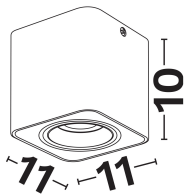

DIMENSION & WEIGHT

LxWxH (cm)	L: 11 W: 11 H: 10 cm
Cut out (cm)	N/A
Weight (Kgr)	N/A

TECHNICAL DRAWING

MATERIAL & COLOR

Product Color	Black & Gold
Body Material	Aluminium
Cover Material	N/A

APPLICATION & MOUNTING