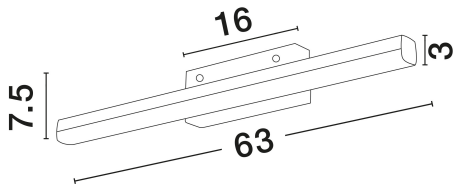

NOVA LUCE

PRODUCT DATASHEET

Version: 001

PRODUCT PHOTOGRAPH

TECHNICAL DRAWING

GENERAL INFORMATION

Product Code	787002
Collection	Indoor
Product Category	Bathroom
Product Family	Modena
Mounting Location	Ceiling
Application Environment	Indoor
Specifications	N/A

DIMENSION & WEIGHT

LxWxH (cm)	L: 63 W1: 3 W2: 9 H: 7.5
Cut Out (cm)	N/A
Weight (Kgr)	0.96

MATERIAL & COLOR

Product Color	Chrome
Body Material	Aluminium & Acrylic

APPLICATION & MOUNTING

Ambient Working Temp.	Max 45°C
Type of Protection	IP44
Dimmable	Yes
Type of Dimming	N/A
Mounting type	Surface
Mounting Depth (cm)	N/A
Led Module Replaceable	No
Light Source	LED

NOVA LUCE S.A

Schimatari Viotias
32009, Greece

+30 22620 58 121
+30 22620 56 743

info@novaluce.com
www.novaluce.com