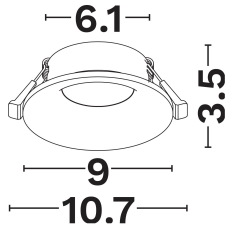

NOVA LUCE

PRODUCT DATASHEET

Version: 001

PRODUCT PHOTOGRAPH

GENERAL INFORMATION

Product Code	9540219
Product Category	Downlights
Product Family	Crib
Mounting Location	
Application Environment	Indoor

DIMENSION & WEIGHT

LxWxH (cm)	D:9 H:3.5
Cut out (cm)	7
Weight (Kgr)	0,08

TECHNICAL DRAWING

MATERIAL & COLOR

Product Color	White
Body Material	Aluminium
Cover Material	N/A

APPLICATION & MOUNTING

Ambient Working Temp.	45 C
Type of Protection	IP20
Protection Class IK	IK08
Dimmable	N/A
Type of Dimming (Optional)	N/A
Mounting type	Recessed
Mounting Depth (cm)	Ceiling
Led Module Replaceable	Yes
Light Source	Led Gu10 / Mr16
Adjustable	No

NOVA LUCE

PRODUCT DATASHEET

Version: 001

ELECTRICAL DATA

Power (Nominal)	10
Input voltage (Nominal)	220-240Vac
Mains Frequency	50/60Hz
Output voltage	N/A
Output Current	N/A
Power Factor	N/A
Efficiency	N/A
SVM	N/A
Pst	N/A
Class	N/A