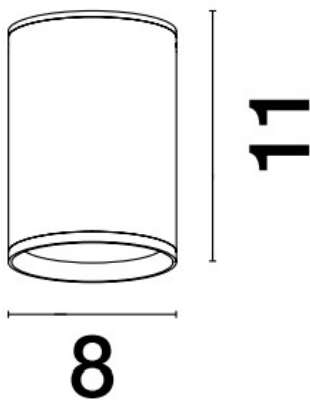

NOVA LUCE

PRODUCT DATASHEET

Version: 001

PRODUCT PHOTOGRAPH

TECHNICAL DRAWING

GENERAL INFORMATION

Product Code	9136179
Collection	Outdoor
Product Category	Ceiling
Product Family	DARA
Mounting Location	Ceiling
Application Environment	Outdoor

DIMENSION & WEIGHT

LxWxH (cm)	D: 8 H: 11
Cut out (cm)	N/A
Weight (Kgr)	0.5

MATERIAL & COLOR

Product Color	White
Body Material	Aluminium & Glass

APPLICATION & MOUNTING

Ambient Working Temp.	Max 40 oC
Type of Protection	IP54
Dimmable	No
Type of Dimming (Optional)	N/A
Mounting type	Surface
Mounting Depth (cm)	N/A
Led Module Replaceable	No
Light Source	LED

Power (Nominal)	9W
Input voltage (Nominal)	220-240Vac
Mains Frequency	50/60Hz

PHOTOMETRICAL DATA

Luminous Flux	579 lm
Color Temperature	3000K
Light Color (Designation)	Warm White

WARRANTY

Warranty	3 Years
----------	----------------