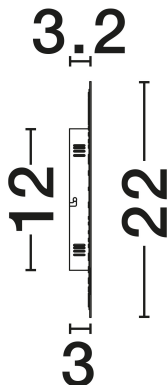

NOVA LUCE

PRODUCT DATASHEET

Version: 001

PRODUCT PHOTOGRAPH

GENERAL INFORMATION

Product Code	9248176
Collection	Indoor
Product Category	Wall
Product Family	Cyrclé
Mounting Location	Wall
Application Environment	Indoor
Specifications	N/A

DIMENSION & WEIGHT

LxWxH (cm)	D: 30 H: 3.5
Cut Out (cm)	N/A
Weight (Kgr)	1.6

MATERIAL & COLOR

Product Color	Brushed Coffee
Body Material	Steel & Acrylic

TECHNICAL DRAWING

APPLICATION & MOUNTING

Ambient Working Temp.	Max 45°C
Type of Protection	IP20
Dimmable	No
Type of Dimming	N/A
Mounting type	Surface
Mounting Depth (cm)	N/A
Led Module Replaceable	No
Light Source	LED

Power (Nominal)	12W
Input voltage (Nominal)	220-240V
Mains Frequency	50/60Hz

PHOTOMETRICAL DATA

Luminous Flux	720lm
Color Temperature	3000K
Light Color (Designation)	Warm White

WARRANTY

Warranty	3 Years
----------	----------------