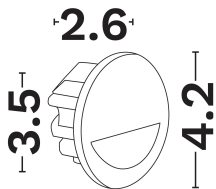

NOVA LUCE

PRODUCT DATASHEET

Version: 001

PRODUCT PHOTOGRAPH

TECHNICAL DRAWING

COMPATIBLE WITH

— On/Off Driver: Included

— Triac Driver: N/A

— Dali Driver: 9844145

GENERAL INFORMATION

Product Code	9844046
Product Category	Step Lights
Product Family	Atrium
Mounting Location	Ceiling
Application Environment	Indoor

DIMENSION & WEIGHT

LxWxH (cm)	D:4.2 H:2.6 cm
Cut out (cm)	3,5
Weight (Kgr)	N/A

Power (Nominal)	3
Input voltage (Nominal)	220-240Vac
Mains Frequency	50/60Hz
Output voltage	3,2Vdc
Output Current	500mA
Power Factor	0,5
Efficiency	>73%
SVM	<0.4
Pst	<1
Class	II

PHOTOMETRICAL DATA

Luminous Flux	41
Luminous Efficacy	13.7
Color Temperature	2700
Light Color (Designation)	Warm White
CRI	>80
SDCM	<3
Beam Angle	70
UGR	<19