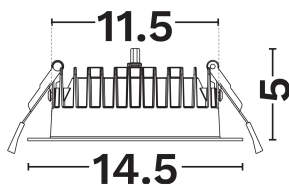

TECHNICAL DRAWING

MATERIAL & COLOR

Product Color	White
Body Material	Aluminium
Cover Material	N/A

APPLICATION & MOUNTING

Ambient Working Temp.	45 C
Type of Protection	IP54
Protection Class IK	IK04
Dimmable	Yes
Type of Dimming (Optional)	Triac/Dali
Mounting type	Recessed
Mounting Depth (cm)	Ceiling
Led Module Replaceable	No
Light Source	Led
Adjustable	No

COMPATIBLE WITH

— On/Off Driver: Included

— Triac Driver: 9844002, 9540319

— Dali Driver: 9621523

NOVA LUCE S.A

Schimatari Viotias
32009, Greece

+30 22620 58 121
+30 22620 56 743

info@novaluce.com
www.novaluce.com