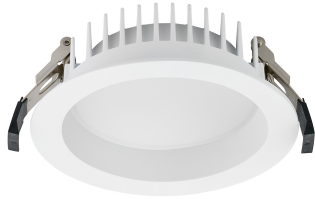

NOVA LUCE

PRODUCT DATASHEET

Version: 001

PRODUCT PHOTOGRAPH

GENERAL INFORMATION

Product Code	9540311
Product Category	Downlights-Commercial
Product Family	Dine
Mounting Location	Ceiling
Application Environment	Outdoor

DIMENSION & WEIGHT

LxWxH (cm)	D:14.5 H:5.3
Cut out (cm)	12,5
Weight (Kgr)	0,4