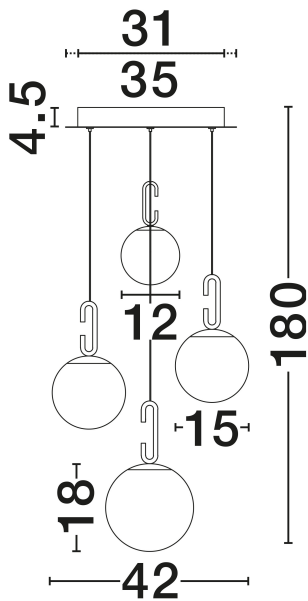

NOVA LUCE

PRODUCT DATASHEET

Version: 001

PRODUCT PHOTOGRAPH

TECHNICAL DRAWING

GENERAL INFORMATION

Product Code	9695222
Collection	Indoor
Product Category	Suspension
Product Family	Hook
Mounting Location	Ceiling
Application Environment	Indoor
Specifications	N/A

DIMENSION & WEIGHT

LxWxH (cm)	D: 42 H: 150
Cut Out (cm)	N/A
Weight (Kgr)	3.7

MATERIAL & COLOR

Product Color	Opal & Satin Gold
Body Material	Glass & Metal

APPLICATION & MOUNTING

Ambient Working Temp.	Max 45°C
Type of Protection	IP20
Dimmable	Yes
Type of Dimming	Triac
Mounting type	Surface
Mounting Depth (cm)	N/A
Led Module Replaceable	No
Light Source	LED

Power (Nominal)	30W
Input voltage (Nominal)	220-240V
Mains Frequency	50/60Hz

PHOTOMETRICAL DATA

Luminous Flux	3142lm
Color Temperature	3000K
Light Color (Designation)	Warm White

WARRANTY

Warranty	3 Years
----------	----------------