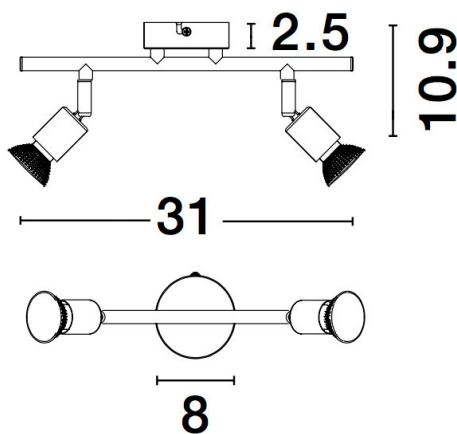

NOVA LUCE

PRODUCT DATASHEET

Version: 001

PRODUCT PHOTOGRAPH

GENERAL INFORMATION

Product Code	960006
Collection	Decorative
Product Category	Spotlights
Product Family	Lup
Mounting Location	Ceiling
Application Environment	Indoor

DIMENSION & WEIGHT

LxWxH (cm)	L: 31 W: 8 H: 10.9
Cut out (cm)	N/A
Weight (Kgr)	0.4

MATERIAL & COLOR

Product Color	Satin Black
Body Material	Metal

TECHNICAL DRAWING

APPLICATION & MOUNTING

Ambient Working Temp.	Max 45 oC
Type of Protection	IP20
Dimmable	Depends on the lamp
Type of Dimming (Optional)	N/A
Mounting type	Ceiling
Mounting Depth (cm)	N/A
Led Module Replaceable	Yes
Light Source	LED GU10

Power (Nominal)	Depends on the lamp
Input voltage (Nominal)	220-240Vac
Mains Frequency	50/60Hz

PHOTOMETRICAL DATA

Luminous Flux	Depends on the lamp
Color Temperature	Depends on the lamp
Light Color (Designation)	N/A