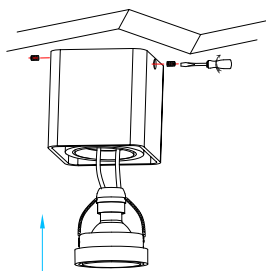

NOVA LUCE

9111504 9111505 9111506

1

Turn off the general switch

2

Drill holes & apply plastic anchors
With screws

3

Connect the wires

4

Apply the bulb

5

Apply the product in to place

6

Turn on the general switch