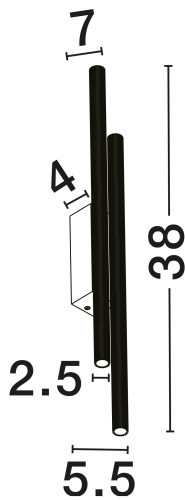

NOVA LUCE

PRODUCT DATASHEET

Version: 001

PRODUCT PHOTOGRAPH

GENERAL INFORMATION

Product Code	9060238
Collection	Indoor
Product Category	Wall
Product Family	Paron
Mounting Location	Wall
Application Environment	Indoor
Specifications	N/A

DIMENSION & WEIGHT

LxWxH (cm)	L: 38 W: 7 H: 7
Cut Out (cm)	N/A
Weight (Kgr)	0.62

MATERIAL & COLOR

Product Color	Sandy White
Body Material	Aluminium

APPLICATION & MOUNTING

Ambient Working Temp.	Max 45°C
Type of Protection	IP20
Dimmable	No
Type of Dimming	N/A
Mounting type	Surface
Mounting Depth (cm)	N/A
Led Module Replaceable	No
Light Source	LED

TECHNICAL DRAWING

NOVA LUCE S.A

Schimatari Viotias
32009, Greece

+30 22620 58 121
+30 22620 56 743

info@novaluce.com
www.novaluce.com

NOVA LUCE

PRODUCT DATASHEET

Version: 001

ELECTRICAL DATA

Power (Nominal)	15W
Input voltage (Nominal)	220-240V
Mains Frequency	50/60Hz

PHOTOMETRICAL DATA

Luminous Flux	715lm
Color Temperature	3000K
Light Color (Designation)	Warm White

WARRANTY

Warranty	3 Years
----------	----------------