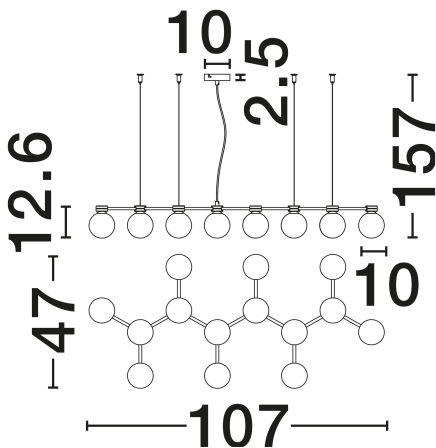

NOVA LUCE

PRODUCT DATASHEET

Version: 001

PRODUCT PHOTOGRAPH

TECHNICAL DRAWING

GENERAL INFORMATION

Product Code	9620163
Collection	Indoor
Product Category	Suspension
Product Family	Ovalino
Mounting Location	Ceiling
Application Environment	Indoor
Specifications	N/A

DIMENSION & WEIGHT

LxWxH (cm)	L: 107 W: 47 H: 157
Cut Out (cm)	N/A
Weight (Kgr)	5

MATERIAL & COLOR

Product Color	Opal & Satin Gold, Matt Black
Body Material	Glass & Metal

APPLICATION & MOUNTING

Ambient Working Temp.	Max 45°C
Type of Protection	IP20
Dimmable	Yes
Type of Dimming	N/A
Mounting type	Surface
Mounting Depth (cm)	N/A
Led Module Replaceable	Yes
Light Source	G9

Power (Nominal)	14x5W
Input voltage (Nominal)	100-240V
Mains Frequency	50/60Hz

PHOTOMETRICAL DATA

Luminus Flux	N/A
Color Temperature	N/A
Light Color (Designation)	N/A

WARRANTY

Warranty	3 Years
----------	----------------