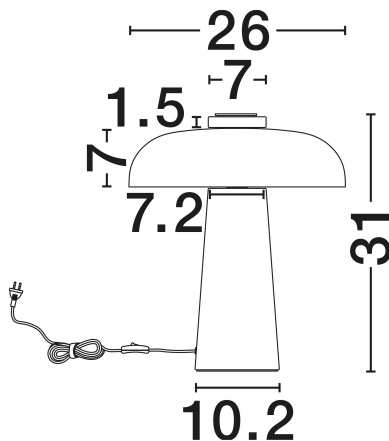

NOVA LUCE

PRODUCT DATASHEET

Version: 001

PRODUCT PHOTOGRAPH

TECHNICAL DRAWING

GENERAL INFORMATION

Product Code	9019791
Collection	Indoor
Product Category	Table
Product Family	Lento
Mounting Location	Table
Application Environment	Indoor
Specifications	N/A

DIMENSION & WEIGHT

LxWxH (cm)	D: 26 H: 31
Cut Out (cm)	N/A
Weight (Kgr)	3.6

MATERIAL & COLOR

Product Color	Brass Gold
Body Material	Metal & Travertine

APPLICATION & MOUNTING

Ambient Working Temp.	Max 45°C
Type of Protection	IP20
Dimmable	Yes
Type of Dimming	N/A
Mounting type	Surface
Mounting Depth (cm)	N/A
Led Module Replaceable	Yes
Light Source	G9

Power (Nominal)	3x5W
Input voltage (Nominal)	100-240V
Mains Frequency	50/60Hz

PHOTOMETRICAL DATA

Luminous Flux	N/A
Color Temperature	N/A
Light Color (Designation)	N/A

WARRANTY

Warranty	3 Years
----------	----------------