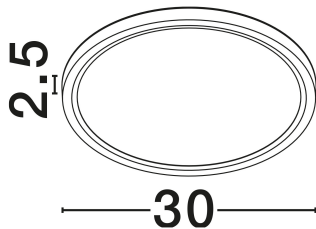

TECHNICAL DRAWING

GENERAL INFORMATION

Product Code	9060188
Collection	Indoor
Product Category	Ceiling
Product Family	Dixie
Mounting Location	Ceiling
Application Environment	Indoor
Specifications	N/A

DIMENSION & WEIGHT

LxWxH (cm)	D : 30 H: 2.5
Cut Out (cm)	N/A
Weight (Kgr)	0.625

MATERIAL & COLOR

Product Color	Sandy White
Body Material	Abs & Acrylic

APPLICATION & MOUNTING

Ambient Working Temp.	Max 45°C
Type of Protection	IP20
Dimmable	No
Type of Dimming	N/A
Mounting type	Surface
Mounting Depth (cm)	N/A
Led Module Replaceable	No
Light Source	LED

NOVA LUCE S.A

Schimatari Viotias
32009, Greece

+30 22620 58 121
+30 22620 56 743

info@novaluce.com
www.novaluce.com