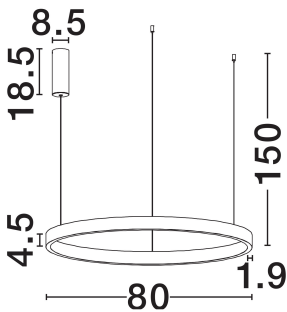

NOVA LUCE

PRODUCT DATASHEET

Version: 001

PRODUCT PHOTOGRAPH

TECHNICAL DRAWING

GENERAL INFORMATION

Product Code	9345665
Collection	Indoor
Product Category	Suspension
Product Family	Elowen
Mounting Location	Wall
Application Environment	Indoor
Specifications	N/A

DIMENSION & WEIGHT

LxWxH (cm)	D: 80 H: 150
Cut Out (cm)	N/A
Weight (Kgr)	2.8

MATERIAL & COLOR

Product Color	Brushed Gold
Body Material	Aluminium & Acrylic

APPLICATION & MOUNTING

Ambient Working Temp.	Max 45°C
Type of Protection	IP20
Dimmable	Yes
Type of Dimming	Triac
Mounting type	Surface
Mounting Depth (cm)	N/A
Led Module Replaceable	No
Light Source	LED

Power (Nominal)	77W
Input voltage (Nominal)	220-240V
Mains Frequency	50/60Hz

PHOTOMETRICAL DATA

Luminous Flux	3326lm
Color Temperature	3000K
Light Color (Designation)	Warm White

WARRANTY

Warranty	3 Years
----------	----------------