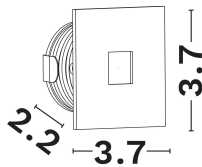

DIMENSION & WEIGHT

LxWxH (cm)	L:3.7 W:2.2 H:3.7 cm,
Cut out (cm)	3,2
Weight (Kgr)	0,077

TECHNICAL DRAWING

MATERIAL & COLOR

Product Color	White
Body Material	Aluminium
Cover Material	N/A

APPLICATION & MOUNTING