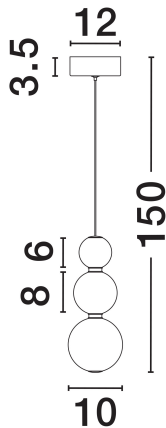

NOVA LUCE

PRODUCT DATASHEET

Version: 001

PRODUCT PHOTOGRAPH

TECHNICAL DRAWING

GENERAL INFORMATION

Product Code	9695301
Collection	Indoor
Product Category	Suspension
Product Family	Perla
Mounting Location	Wall
Application Environment	Indoor
Specifications	N/A

DIMENSION & WEIGHT

LxWxH (cm)	D: 10 H: 150
Cut Out (cm)	N/A
Weight (Kgr)	0.7

MATERIAL & COLOR

Product Color	Gold & Opal
Body Material	Metal & Glass

APPLICATION & MOUNTING

Ambient Working Temp.	Max 45°C
Type of Protection	IP20
Dimmable	No
Type of Dimming	N/A
Mounting type	Surface
Mounting Depth (cm)	N/A
Led Module Replaceable	No
Light Source	LED

Power (Nominal)	11W
Input voltage (Nominal)	220-240V
Mains Frequency	50/60Hz

PHOTOMETRICAL DATA

Luminous Flux	963lm
Color Temperature	3000K
Light Color (Designation)	Warm White

WARRANTY

Warranty	3 Years
----------	----------------