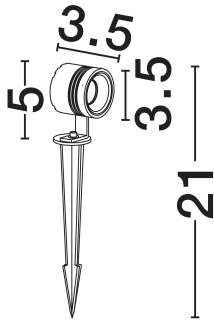

NOVA LUCE

PRODUCT DATASHEET

Version: 001

PRODUCT PHOTOGRAPH

GENERAL INFORMATION

Product Code	9050732
Collection	Outdoor
Product Category	Accent Lighting
Product Family	Sento
Mounting Location	Wall
Application Environment	Outdoor
Specifications	N/A

DIMENSION & WEIGHT

LxWxH (cm)	5 H:21 cm (16 cm spike)
Cut out (cm)	N/A
Weight (Kgr)	0.082

TECHNICAL DRAWING

MATERIAL & COLOR

Product Color	Dark Anthracite
Body Material	Aluminium & Pc

APPLICATION & MOUNTING

+30 22620 58 121
+30 22620 56 743

info@novaluce.com
www.novaluce.com

NOVA LUCE

PRODUCT DATASHEET

Version: 001

ELECTRICAL DATA

Power (Nominal)	3w
Input voltage (Nominal)	24Vdc
Mains Frequency	50/60Hz

PHOTOMETRICAL DATA