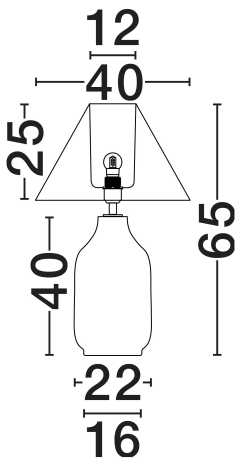

NOVA LUCE

PRODUCT DATASHEET

Version: 001

PRODUCT PHOTOGRAPH

TECHNICAL DRAWING

GENERAL INFORMATION

Product Code	9070625
Collection	Indoor
Product Category	Table
Product Family	Wabi
Mounting Location	Table
Application Environment	Indoor
Specifications	N/A

DIMENSION & WEIGHT

LxWxH (cm)	D: 40 H: 65
Cut Out (cm)	N/A
Weight (Kgr)	6.1

MATERIAL & COLOR

Product Color	Beige Brown
Body Material	Ceramic

APPLICATION & MOUNTING

Ambient Working Temp.	Max 45°C
Type of Protection	IP20
Dimmable	N/A
Type of Dimming	N/A
Mounting type	Surface
Mounting Depth (cm)	N/A
Led Module Replaceable	Yes
Light Source	E27

Power (Nominal)	1x12W
Input voltage (Nominal)	220-240V
Mains Frequency	50/60Hz

PHOTOMETRICAL DATA

Luminous Flux	N/A
Color Temperature	N/A
Light Color (Designation)	N/A

WARRANTY

Warranty	3 Years
----------	----------------