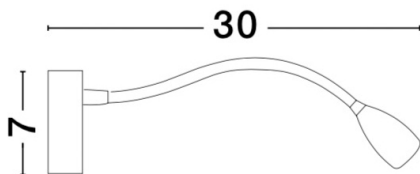

NOVA LUCE

PRODUCT DATASHEET

Version: 001

PRODUCT PHOTOGRAPH

TECHNICAL DRAWING

GENERAL INFORMATION

Product Code	9701613
Collection	Decorative
Product Category	Wall
Product Family	Flex
Mounting Location	Wall
Application Environment	Indoor

DIMENSION & WEIGHT

LxWxH (cm)	D: 7 H: 30
Cut out (cm)	N/A
Weight (Kgr)	0.0

MATERIAL & COLOR

Product Color	Chrome
Body Material	Aluminium

APPLICATION & MOUNTING

Ambient Working Temp.	Max 45 oC
Type of Protection	IP20
Dimmable	No
Type of Dimming (Optional)	N/A
Mounting type	Wall
Mounting Depth (cm)	N/A
Led Module Replaceable	No
Light Source	LED